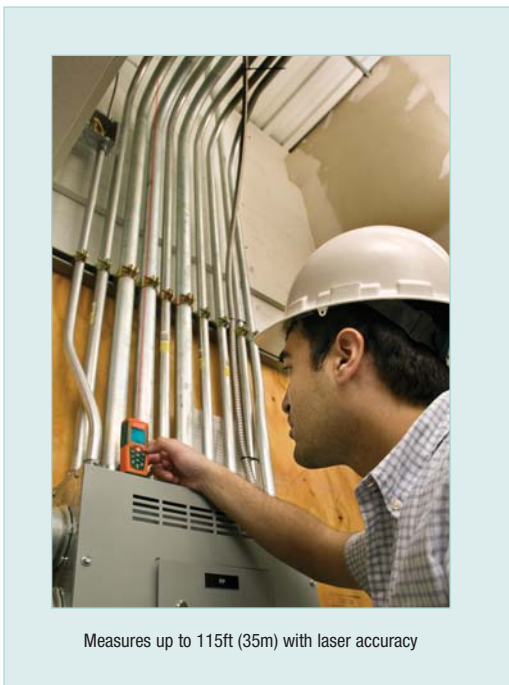

Laser Distance Meter

Laser measurement accurate to 0.08 inches

With Historical Storage that recalls the previous 10 records (measured or calculated results)

Features:

- Measures from 2" to 115' (0.05 to 35m)
- Automatically calculates Area and Volume
- Indirect measurement using Pythagorean theorem
- Continuous measurement function with Min/Max distance tracking updates every 0.5 seconds
- Addition/Subtraction
- Front or rear edge reference
- Low battery indicator
- Double molded housing (IP54)
- Auto power off
- Complete with carrying case and 2 AAA batteries

Measures up to 115ft (35m) with laser accuracy

Specifications	
Measurement Range	2" to 115' (0.05 to 35m)
Accuracy (up to 32'/10m)	±0.08" (±2mm)
Resolution	0.001" (0.001m)
Length Add calculation	99'11" (99.99m)
Area calculation	999.99 sq. ft. (999.99m ²)
Volume calculation	999.99 cu. ft. (999.99m ³)
Laser Power Off	after 30 seconds
Auto Power Off	after 3 minutes
Power Supply	2 AAA Batteries
Dimensions	4.5 x 1.9 x 1.1" (115 x 48 x 28mm)
Weight	5.3oz (150g)